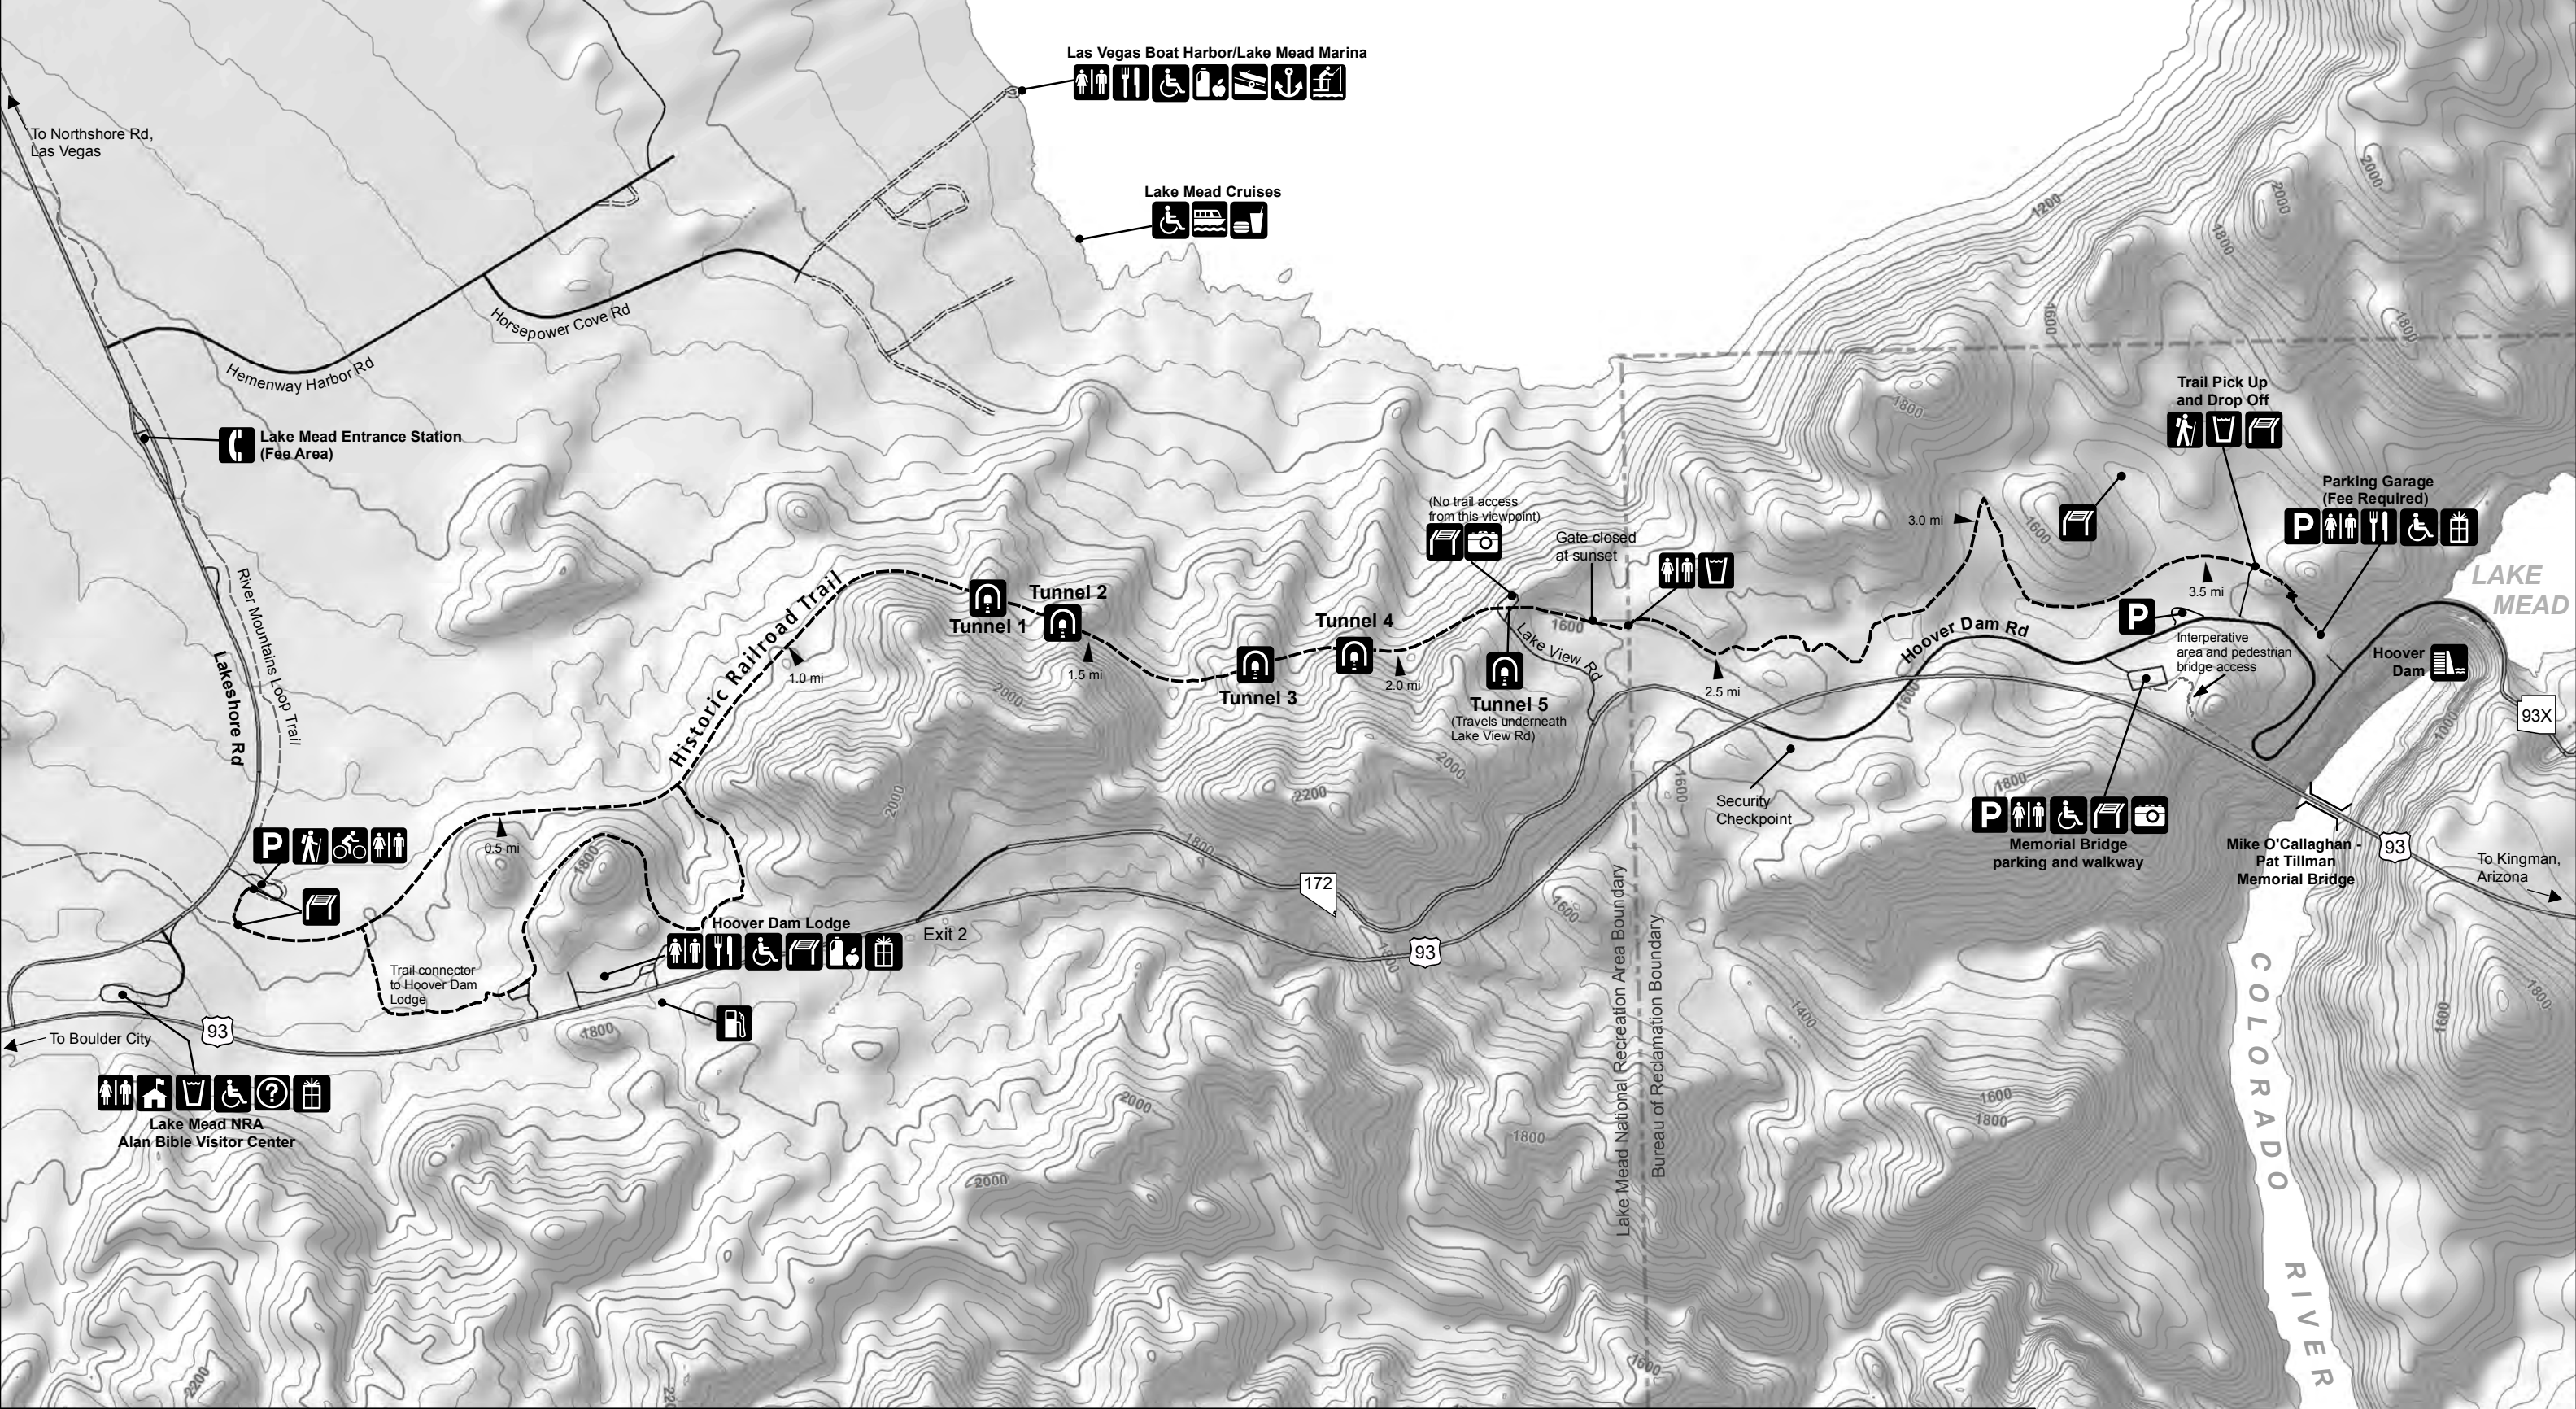

Historic Railroad Trail

LAKE MEAD

Trailhead	Biking	Parking	Restrooms	Fishing Pier	Food Service	Boat Tours	Convenience Store	Ranger Station	Drinking Water	Wheelchair Access
Dam	Boat Launch Ramp	Marina	Outdoor Exhibit	Tunnel	Scenic View	Emergency Call Box	Snacks	Gas Station	Information	Gift Shop
Bridge	Historic Railroad Trail	Dirt Road	Local Road	Major Road	Secondary Highway	Other Trail				